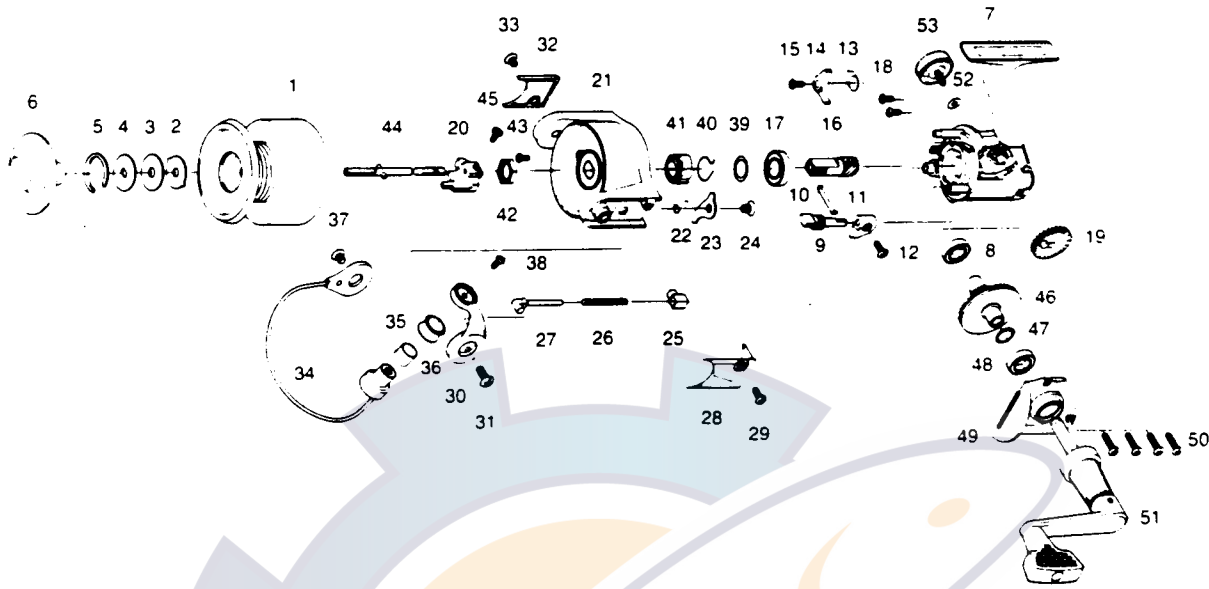

QUANTUM BR1/3-40

KEY NO.	BR140 PART NO.	BR340 PART NO.	DESCRIPTION	PRICE	KEY NO.	BR140 PART NO.	BR340 PART NO.	DESCRIPTION	PRICE
1	BH321-21	BH321-22	SPOOL ASSY.	7.75	28	BH046-21	BH046-21	ARM LEVER COVER	2.10
2	BH081-21	BH081-21	SPOOL WASHER 'A'	.55	29	BH085-11	BH085-11	COVER SCREW	.60
3	BH033-21	BH033-21	SPOOL WASHER 'B'	.55	30	BH007-11	BH007-12	ARM LEVER	3.00
4	BH080-21	BH080-21	SPOOL WASHER 'D'	.90	31	BH044-11	BH044-11	ARM LEVER SCREW	.60
5	BH038-21	BH038-21	DRAG RETAINER	.95	32	BH024-11	BH024-11	BAIL HOLDER COVER	1.55
6	BH332-21	BH332-21	DRAG KNOB ASSY.	3.10	33	BH085-11	BH085-11	COVER SCREW	.60
7	BH001-21	BH001-22	BODY	6.00	34	BH347-22	BH347-22	BAIL ASSY.	5.40
8	BH027-11	BH027-12	BEARING	5.95	35	BH016-11	BH016-11	LINE ROLLER BUSHING	1.00
9	BH090-11	BH090-11	STOPPER CAM	1.50	36	BH004-11	BH004-11	LINE ROLLER	5.30
10	BH089-11	BH089-11	STOPPER CAM SPRING	.90	37	BH044-11	BH044-11	BAIL HOLDER SCREW	.60
11	BH059-11	BH059-11	STOPPER LEVER	1.05	38	BH108-11	BH108-11	BAIL SCREW	.60
12	BH135-11	BH135-11	STOPPER LEVER SCREW	.60	39	BH110-11	BH110-11	BEARING WASHER	.50
13	BH061-11	BH061-11	STOPPER SPRING	1.40	40	BH086-11	BH086-11	SILENT SPRING	1.55
14	BH063-11	BH063-11	STOPPER	1.45	41	BH060-11	BH060-11	RATCHET GEAR	1.55
15	BH077-11	BH077-11	STOPPER SCREW	.60	42	BH006-11	BH006-11	ROTOR NUT	1.05
16	BH011-11	BH011-11	PINION GEAR	3.15	43	BH094-11	BH094-11	ROTOR NUT LOCK SCREW	.60
17	BH028-11	BH028-11	BALL BEARING	8.20	44	BH315-21	BH315-21	MAIN SHAFT ASSY.	5.85
18	BH041-11	BH041-11	BEARING SCREW	.60	45	BH100-11	BH100-11	MAIN SHAFT SCREW	.60
19	BH053-21	BH053-21	O/S GEAR	1.45	46	BH012-11	BH012-11	DRIVER GEAR	5.25
20	BH025-11	BH025-11	O/S SLIDER	2.50	47	BH026-11	BH026-11	ADJUST WASHER	.65
21	BH009-21	BH009-22	ROTOR	5.50	48	BH027-11	BH027-12	BEARING	5.95
22	BH049-21	BH049-21	KICK LEVER SPRING	.90	49	BH023-21	BH023-22	BODY COVER	3.25
23	BH019-21	BH019-21	KICK LEVER	1.80	50	BH057-11	BH057-11	BODY COVER SCREW	.60
24	BH136-11	BH136-11	KICK LEVER SCREW	.60	51	BH318-11	BH318-11	HANDLE ASSY.	6.00
25	BH020-11	BH020-11	SPRING HOLDER	.90	52	BH105-11	BH105-11	HANDLE CAP WASHER	.45
26	BH022-21	BH022-21	ARM LEVER SPRING	.60	53	BH073-11	BH073-11	HANDLE SCREW CAP	2.20
27	BH031-21	BH031-21	SPRING SHAFT	.90					